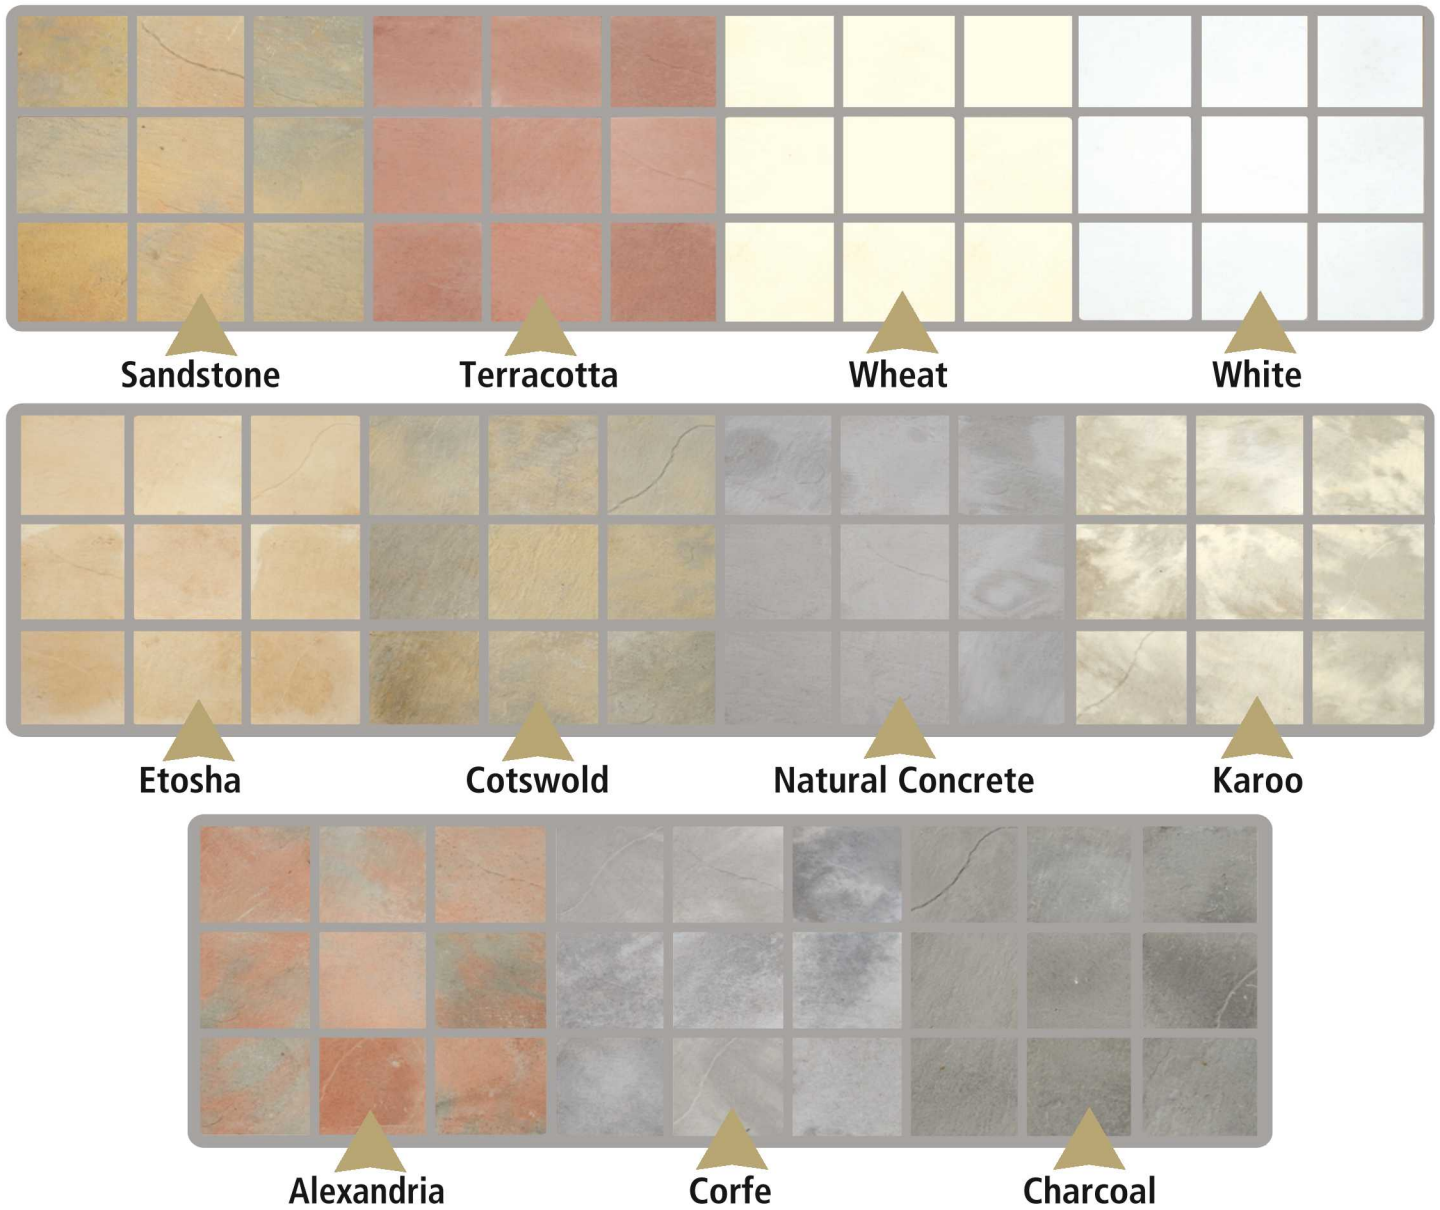

SmartStone Port Elizabeth Colours and Finishes

Our blended colours vary from paver to paver, creating a random organic effect. We recommend viewing a number of sample pavers together in order to perceive the holistic picture of any single colour.

(Feel free to visit our Port Elizabeth Branch, where we will assist you in this regard.)

Due to photographic and printing processes, the colours in this catalogue may not be a 100% accurate.

Concrete is made from natural products which are mined and crushed and the resulting aggregates are never exactly the same colour. These differences do reflect in the final products in the form of slight colour variations. It is therefore advisable to mix pavers from different packs when doing an installation.