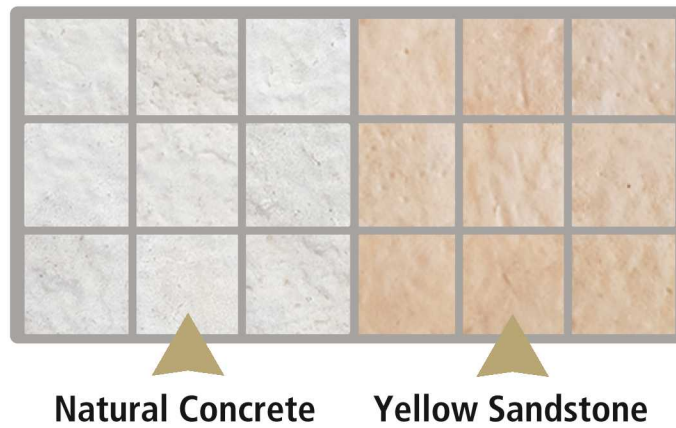

SmartStone George Colours and Finishes

Our blended colours vary from paver to paver, creating a random organic effect. We recommend viewing a number of sample pavers together in order to perceive the holistic picture of any single colour.
(Feel free to visit our George Branch, where we will assist you in this regard.)

Due to photographic and printing processes, the colours in this catalogue may not be a 100% accurate. Concrete is made from natural products which are mined and crushed and the resulting aggregates are never exactly the same colour. These differences do reflect in the final products in the form of slight colour variations. It is therefore advisable to mix pavers from different packs when doing an installation.