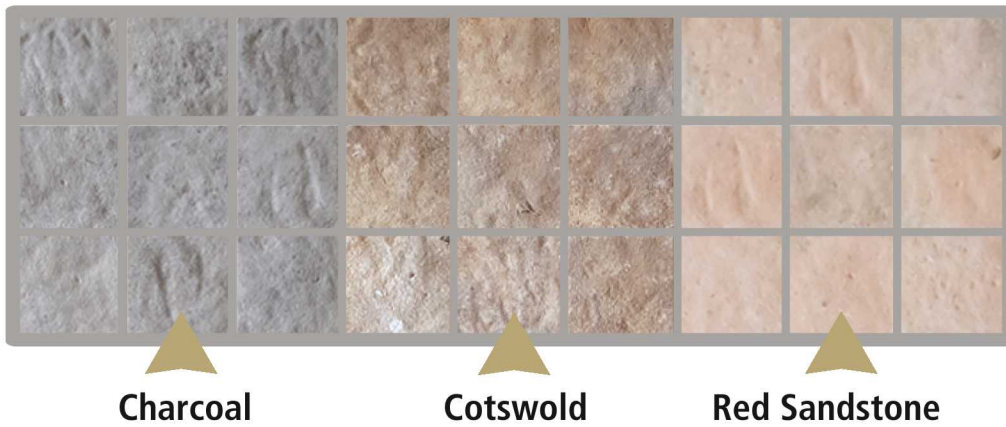

SmartStone George Colours and Finishes

Our blended colours vary from paver to paver, creating a random organic effect. We recommend viewing a number of sample pavers together in order to perceive the holistic picture of any single colour.
(Feel free to visit our George Branch, where we will assist you in this regard.)

Due to photographic and printing processes, the colours in this catalogue may not be a 100% accurate. Concrete is made from natural products which are mined and crushed and the resulting aggregates are never exactly the same colour. These differences do reflect in the final products in the form of slight colour variations. It is therefore advisable to mix pavers from different packs when doing an installation.