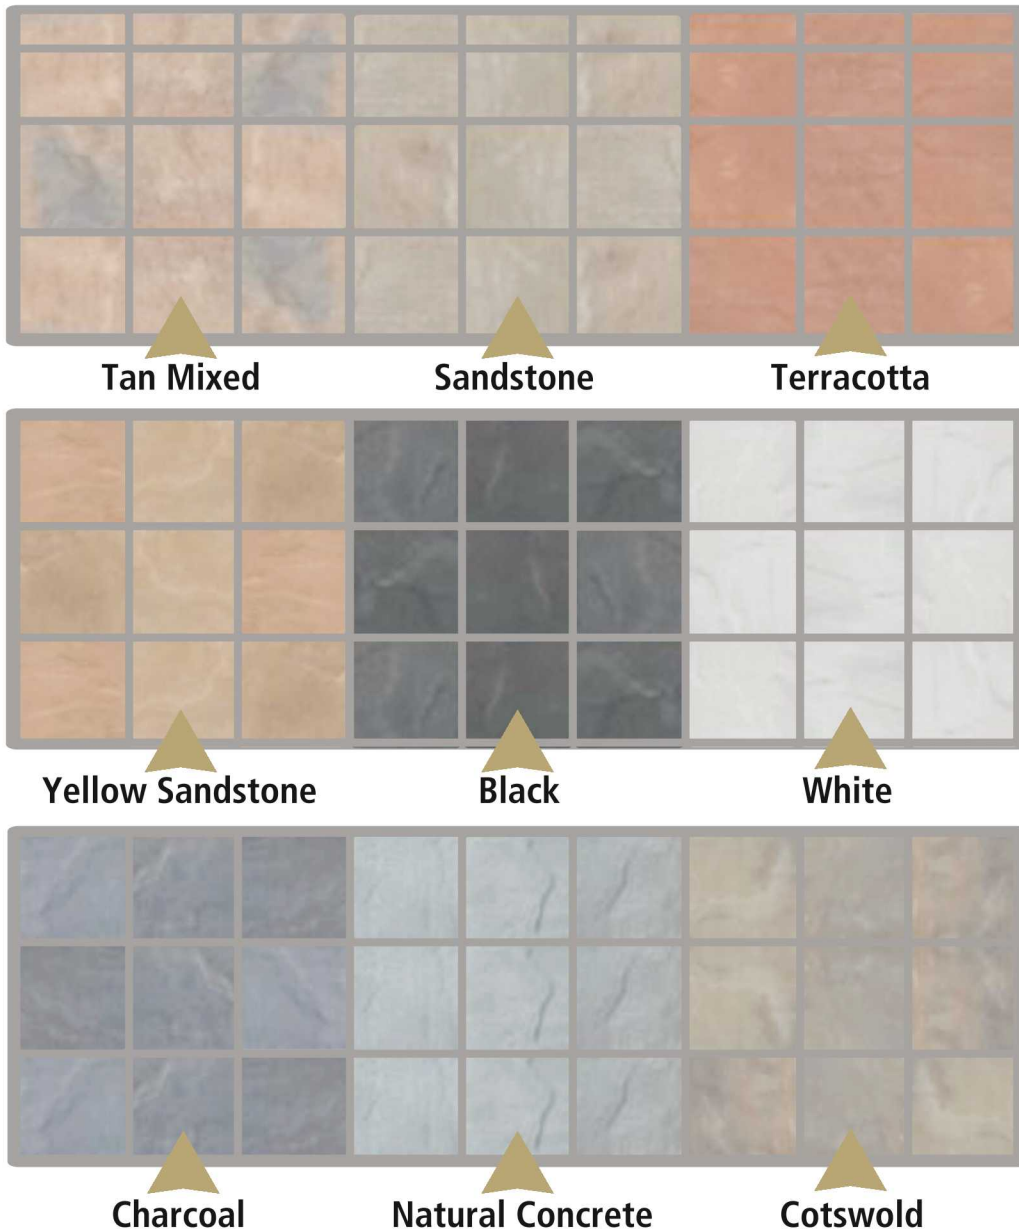

SmartStone Cape Town Colours and Finishes

Our blended colours vary from paver to paver, creating a random organic effect. We recommend viewing a number of sample pavers together in order to perceive the holistic picture of any single colour.
(Feel free to visit our Cape Town Branch, where we will assist you in this regard.)

Due to photographic and printing processes, the colours in this catalogue may not be a 100% accurate. Concrete is made from natural products which are mined and crushed and the resulting aggregates are never exactly the same colour. These differences do reflect in the final products in the form of slight colour variations. It is therefore advisable to mix pavers from different packs when doing an installation.