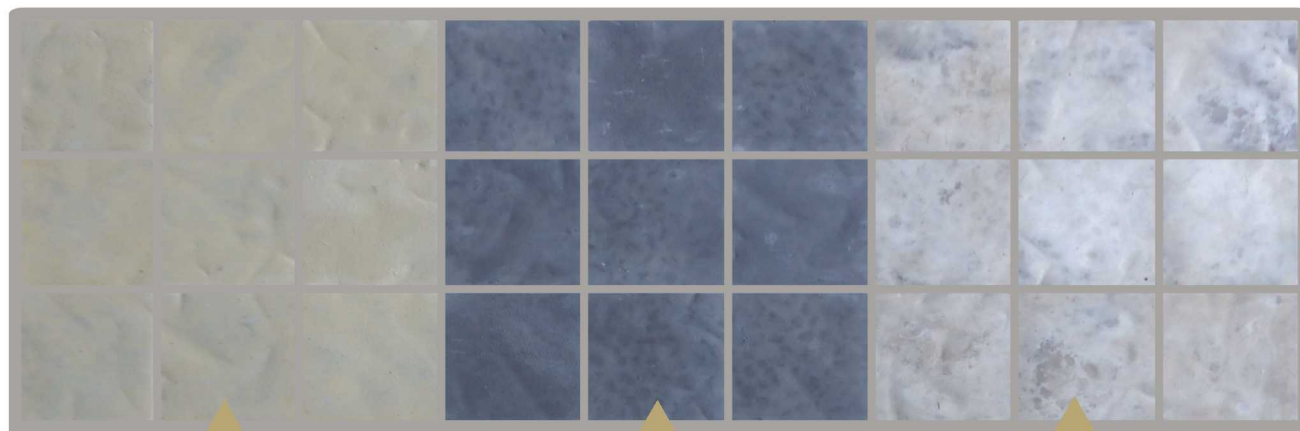

SmartStone Bloemfontein Colours and Finishes

Karoo

Charcoal

Special Charcoal

Natural Concrete

Cotswold

Sandstone

Our blended colours vary from paver to paver, creating a random organic effect. We recommend viewing a number of sample pavers together in order to perceive the holistic picture of any single colour.

(Feel free to visit our Bloemfontein Branch, where we will assist you in this regard.)

Due to photographic and printing processes, the colours in this catalogue may not be a 100% accurate.

Concrete is made from natural products which are mined and crushed and the resulting aggregates are never exactly the same colour. These differences do reflect in the final products in the form of slight colour variations. It is therefore advisable to mix pavers from different packs when doing an installation.