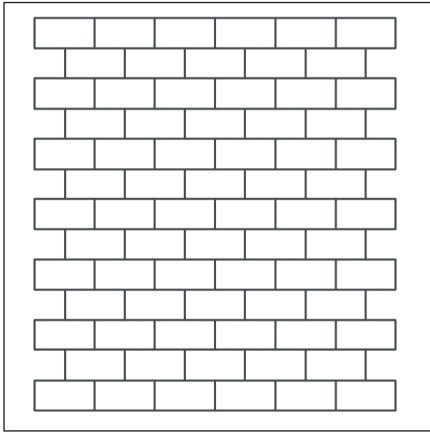

Pool Paving Patterns

1 size: 

Stretcher Bond

1 size: 

Square Bond

2 sizes:  

Flagstones and Cobbles

1 size: 

45° Stretcher Bond

1 size: 

45° Square Bond