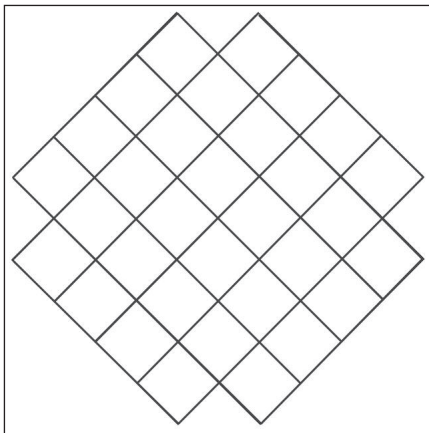

Pool Paving Patterns

1 size: 

Stretcher Bond

1 size: 

Square Bond

2 sizes:  

Flagstones and Cobbles

1 size: 

45° Stretcher Bond

1 size: 

45° Square Bond