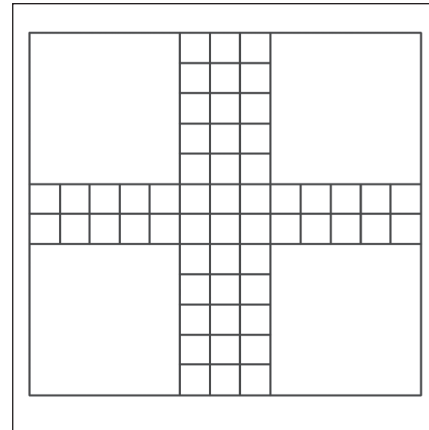

Patio Paving Patterns

4 sizes: 
 Ratio: 1 maxi, 1 large, 2 medium, 5 small
 Area: 33% maxi, 17% large, 22% medium, 28% small

Mixture of four sizes.
Showing Aztec Paving

1 size: 

45° Square Bond

1 size: 

45° Stretcher Bond

1 size: 

Square Bond

1 size: 

Stretcher Bond

2 sizes: 

Flagstones and Cobbles