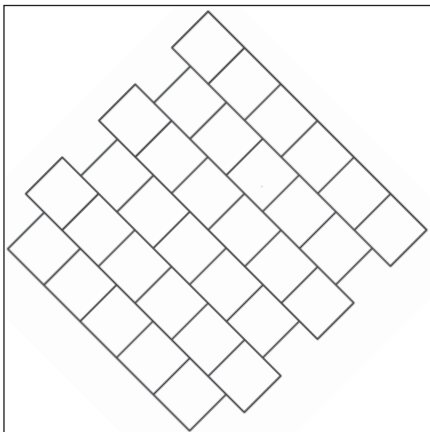

Patio Paving Patterns

4 sizes: 
 Ratio: 1 maxi, 1 large, 2 medium, 5 small
 Area: 33% maxi, 17% large, 22% medium, 28% small

Mixture of four sizes.
Showing Aztec Paving

1 size: 

45° Square Bond

1 size: 

45° Stretcher Bond

1 size: 

Square Bond

1 size: 

Stretcher Bond

2 sizes: 

Flagstones and Cobbles