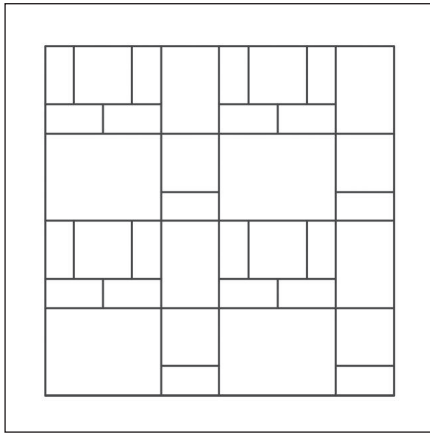

Patio Paving Patterns

4 sizes: 
 Ratio: 1 maxi, 1 large, 2 medium, 5 small
 Area: 33% maxi, 17% large, 22% medium, 28% small

Mixture of four sizes.
Showing Aztec Paving

1 size: 

45° Square Bond

1 size: 

45° Stretcher Bond

1 size: 

Square Bond

1 size: 

Stretcher Bond

2 sizes: 

Flagstones and Cobbles