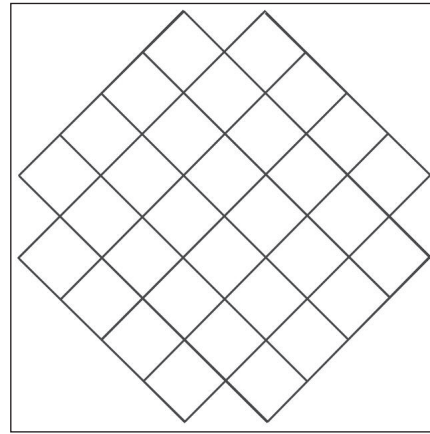

Patio Paving Patterns

4 sizes: 
 Ratio: 1 maxi, 1 large, 2 medium, 5 small
 Area: 33% maxi, 17% large, 22% medium, 28% small

Mixture of four sizes.
Showing Aztec Paving

1 size: 

45° Square Bond

1 size: 

45° Stretcher Bond

1 size: 

Square Bond

1 size: 

Stretcher Bond

2 sizes: 

Flagstones and Cobbles