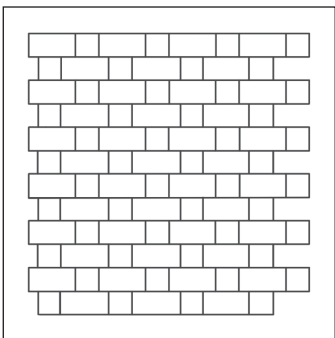

Driveway Paving Patterns

2 sizes:  

Ratio: 1 half, 1 quarter
Area: 67% half, 33% quarter

1 size: 

45° Herringbone showing Paduan paving with "Soldier" course border

45° Square Bond: half and quarter

1 size: 

45° Stretcher bond

1 size: 

Basket Weave

1 size: 

Fan pattern

Herringbone showing Paduan Paving

1 size: 

Off-Centre Stretcher bond

1 size: 

Square bond

2 sizes:  

Ratio: 1 half, 1 quarter
Area: 67% half, 33% quarter

1 size: 

Stretcher Bond: half and quarter

Stretcher bond showing Paduan paving

1 size: 