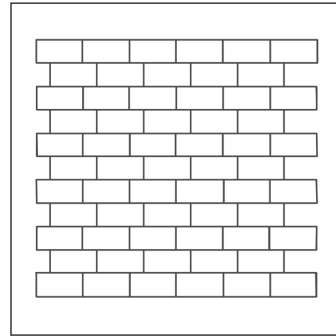

Driveway Paving Patterns

2 sizes:  

Ratio: 1 half, 1 quarter
Area: 67% half, 33% quarter

1 size: 

45° Herringbone showing Paduan paving with "Soldier" course border

45° Square Bond: half and quarter

1 size: 

45° Stretcher bond

1 size: 

Basket Weave

1 size: 

Fan pattern

Herringbone showing Paduan Paving

1 size: 

Off-Centre Stretcher bond

1 size: 

Square bond

2 sizes:  

Ratio: 1 half, 1 quarter
Area: 67% half, 33% quarter

1 size: 

Stretcher Bond: half and quarter

Stretcher bond showing Paduan paving

1 size: 