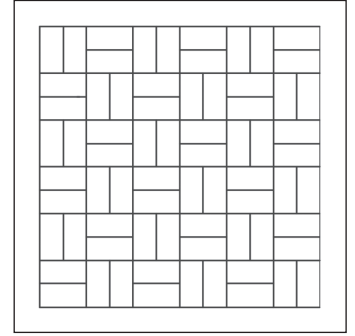

Driveway Paving Patterns

2 sizes:  

Ratio: 1 half, 1 quarter
Area: 67% half, 33% quarter

1 size: 

45° Herringbone showing Paduan paving with "Soldier" course border

45° Square Bond: half and quarter

1 size: 

45° Stretcher bond

1 size: 

Basket Weave

1 size: 

Fan pattern

Herringbone showing Paduan Paving

1 size: 

Off-Centre Stretcher bond