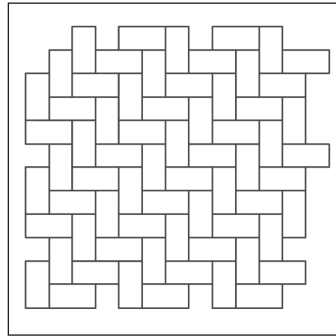

Driveway Paving Patterns

2 sizes:  

Ratio: 1 half, 1 quarter
Area: 67% half, 33% quarter

1 size: 

45° Herringbone showing Paduan paving with "Soldier" course border

45° Square Bond: half and quarter

1 size: 

45° Stretcher bond

1 size: 

Basket Weave

1 size: 

Fan pattern

Herringbone showing Paduan Paving

1 size: 

Off-Centre Stretcher bond

1 size: 

Square bond

2 sizes:  

Ratio: 1 half, 1 quarter
Area: 67% half, 33% quarter

1 size: 

Stretcher Bond: half and quarter

Stretcher bond showing Paduan paving

1 size: 