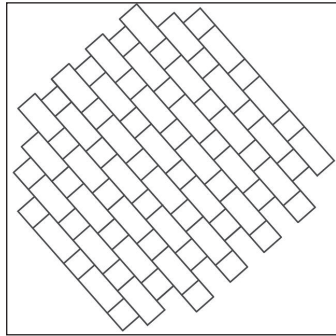

Driveway Paving Patterns

2 sizes:  

Ratio: 1 half, 1 quarter
Area: 67% half, 33% quarter

1 size: 

45° Herringbone showing Paduan paving with "Soldier" course border

45° Square Bond: half and quarter

1 size: 

45° Stretcher bond

1 size: 

Basket Weave

1 size: 

Fan pattern

Herringbone showing Paduan Paving

1 size: 

Off-Centre Stretcher bond

1 size: 

Square bond

2 sizes:  

Ratio: 1 half, 1 quarter
Area: 67% half, 33% quarter

1 size: 

Stretcher Bond: half and quarter

Stretcher bond showing Paduan paving

1 size: 