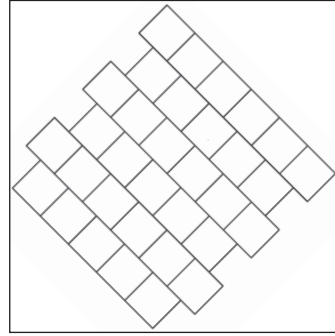

Driveway Paving Patterns

2 sizes:  

Ratio: 1 half, 1 quarter
Area: 67% half, 33% quarter

1 size: 

45° Herringbone showing Paduan paving with "Soldier" course border

45° Square Bond: half and quarter

1 size: 

45° Stretcher bond

1 size: 

Basket Weave

1 size: 

Fan pattern

Herringbone showing Paduan Paving

1 size: 

Off-Centre Stretcher bond

1 size: 

Square bond

2 sizes:  

Ratio: 1 half, 1 quarter
Area: 67% half, 33% quarter

1 size: 

Stretcher Bond: half and quarter

Stretcher bond showing Paduan paving

1 size: 