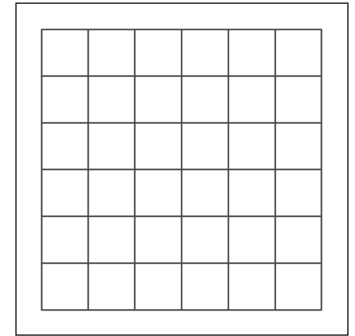

1 size:

Square bond

2 sizes:

Ratio: 1 half, 1 quarter
Area: 67% half, 33% quarter

1 size: