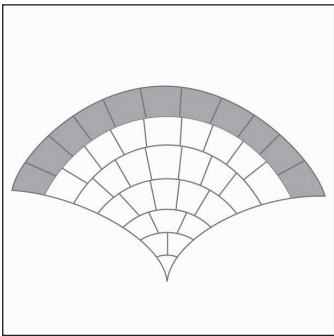

Driveway Paving Patterns

2 sizes:  

Ratio: 1 half, 1 quarter
Area: 67% half, 33% quarter

1 size: 

45° Herringbone showing Paduan paving with "Soldier" course border

45° Square Bond: half and quarter

1 size: 

45° Stretcher bond

1 size: 

Basket Weave

1 size: 

Fan pattern

Herringbone showing Paduan Paving

1 size: 

Off-Centre Stretcher bond

1 size: 

Square bond

2 sizes:  

Ratio: 1 half, 1 quarter
Area: 67% half, 33% quarter

1 size: 

Stretcher Bond: half and quarter

Stretcher bond showing Paduan paving

1 size: 