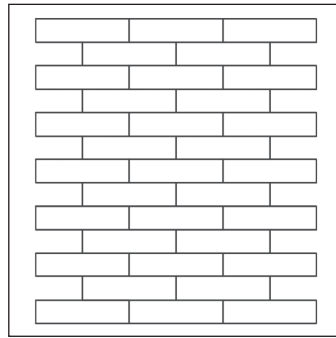

1 size: 

Square bond

2 sizes:  

Ratio: 1 half, 1 quarter
Area: 67% half, 33% quarter

1 size: 

Stretcher Bond: half and quarter

Stretcher bond showing Paduan paving

1 size: 