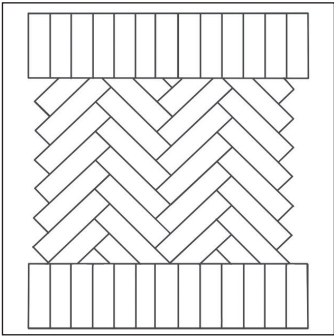

Driveway Paving Patterns

2 sizes:  

Ratio: 1 half, 1 quarter
Area: 67% half, 33% quarter

1 size: 

45° Herringbone showing Paduan paving with "Soldier" course border

45° Square Bond: half and quarter

1 size: 

45° Stretcher bond

1 size: 

Basket Weave

1 size: 

Fan pattern

Herringbone showing Paduan Paving

1 size: 

Off-Centre Stretcher bond

1 size: 

Square bond

2 sizes:  

Ratio: 1 half, 1 quarter
Area: 67% half, 33% quarter

1 size: 

Stretcher Bond: half and quarter

Stretcher bond showing Paduan paving

1 size: 