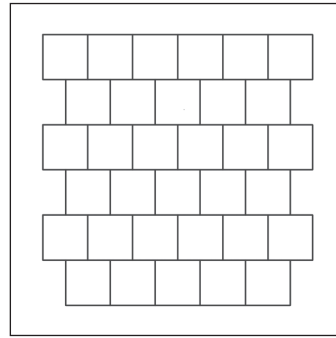

Driveway Paving Patterns

2 sizes:  

Ratio: 1 half, 1 quarter
Area: 67% half, 33% quarter

1 size: 

45° Herringbone showing Paduan paving with "Soldier" course border

45° Square Bond: half and quarter

1 size: 

45° Stretcher bond

1 size: 

Basket Weave

1 size: 

Fan pattern

Herringbone showing Paduan Paving

1 size: 

Off-Centre Stretcher bond

1 size: 

Square bond

2 sizes:  

Ratio: 1 half, 1 quarter
Area: 67% half, 33% quarter

1 size: 

Stretcher Bond: half and quarter

Stretcher bond showing Paduan paving

1 size: 